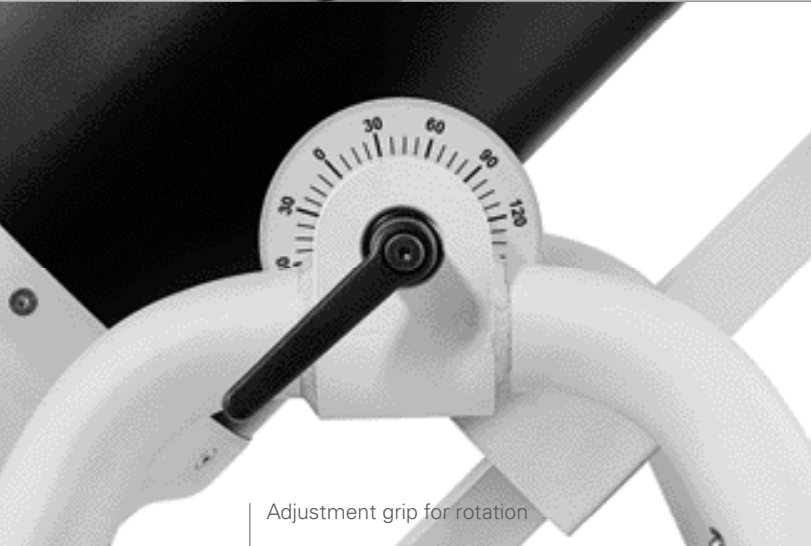

Our 4-legged tube stand makes positioning and manipulation of our portable X-ray systems easy. Once you have mounted the X-ray tube head in the tube stand, you can inspect elements from all angles, making exposures more accurate and less time-consuming.

The 4-legged tube stand is the most flexible and versatile solution on the market. It adds high value to any portable X-ray fleet, maximizing your investment and optimizing your workflow.

Mounting bracket

Adjustment grip for rotation

Adjustment grip for rotation

Mounting grip

POSITIONING

The 4-legged tube stand features individual stepless adjustment of each leg, 360° rotation around two axes and indication of position on both axes.

EASY MOUNTING

All YXLON directional X-ray systems can be mounted on the 4-legged tube stand and the twist-lock handles makes mounting easy. An adapter kit is needed for Y.SMART 160E.

ROBUST & SAFE

The 4-legged tube stand is made of a combination of aluminum and stainless steel making it a robust, safe and long-lasting solution.